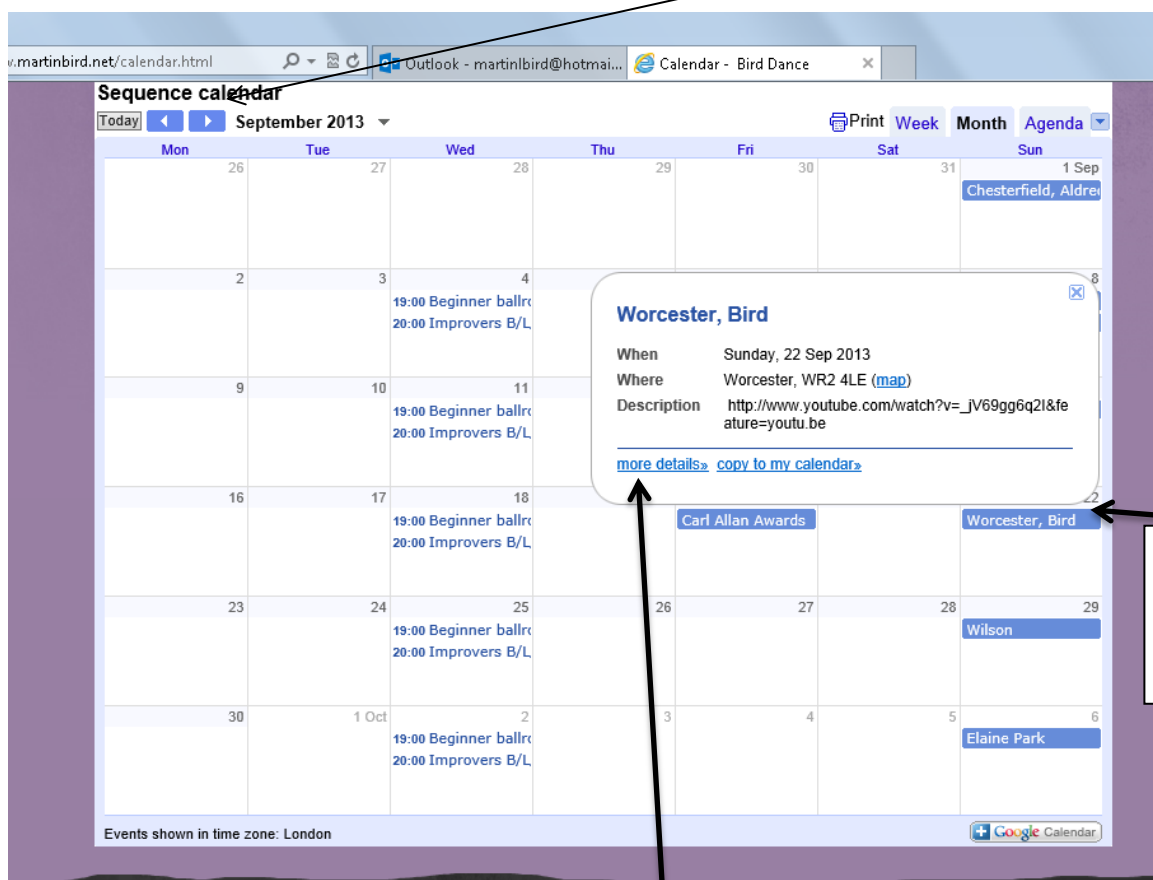

How to open competition sheets?

1. Open up the calendar from the link: www.martinbird.net/calendar.html
2. Scroll through the months using the arrow buttons at the top of the page.

3. Click on the Blue event you are interested in.