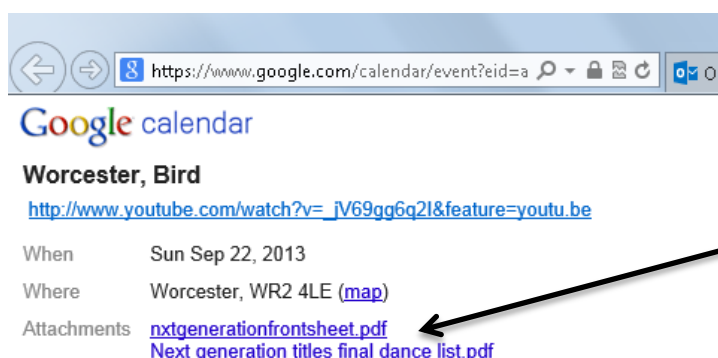

5. A new window will normally open and you then simply click on the attachments to open up the competition sheets.

If you are having any problems, please email: mbdancepromotions@gmail.com and we will be happy to help you.